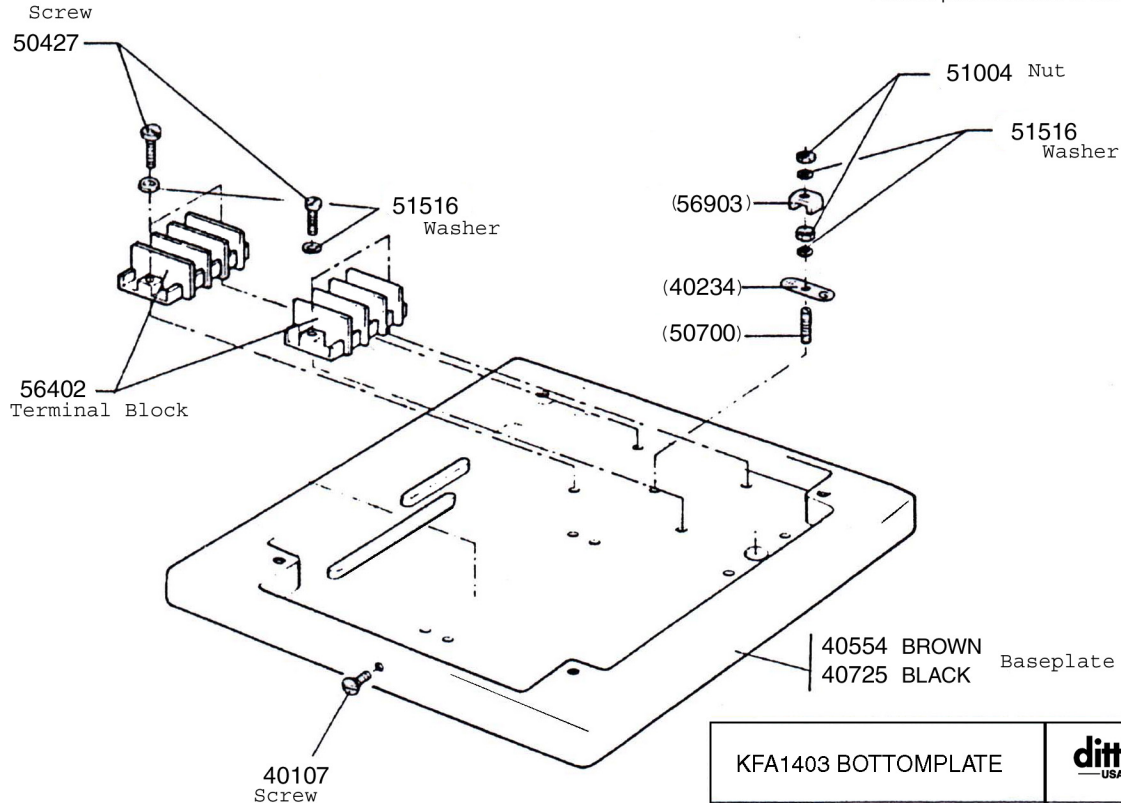

ditting U.S.A.

For parts & technical assistance
(818)247-9479 info@ditting.com
US/Canada (800) 835-5992

ditting
USA
1000 Air Way
Glendale, CA
91201 USA

Electrical part numbers are for North America ONLY

KFA1403 BOTTOMPLATE