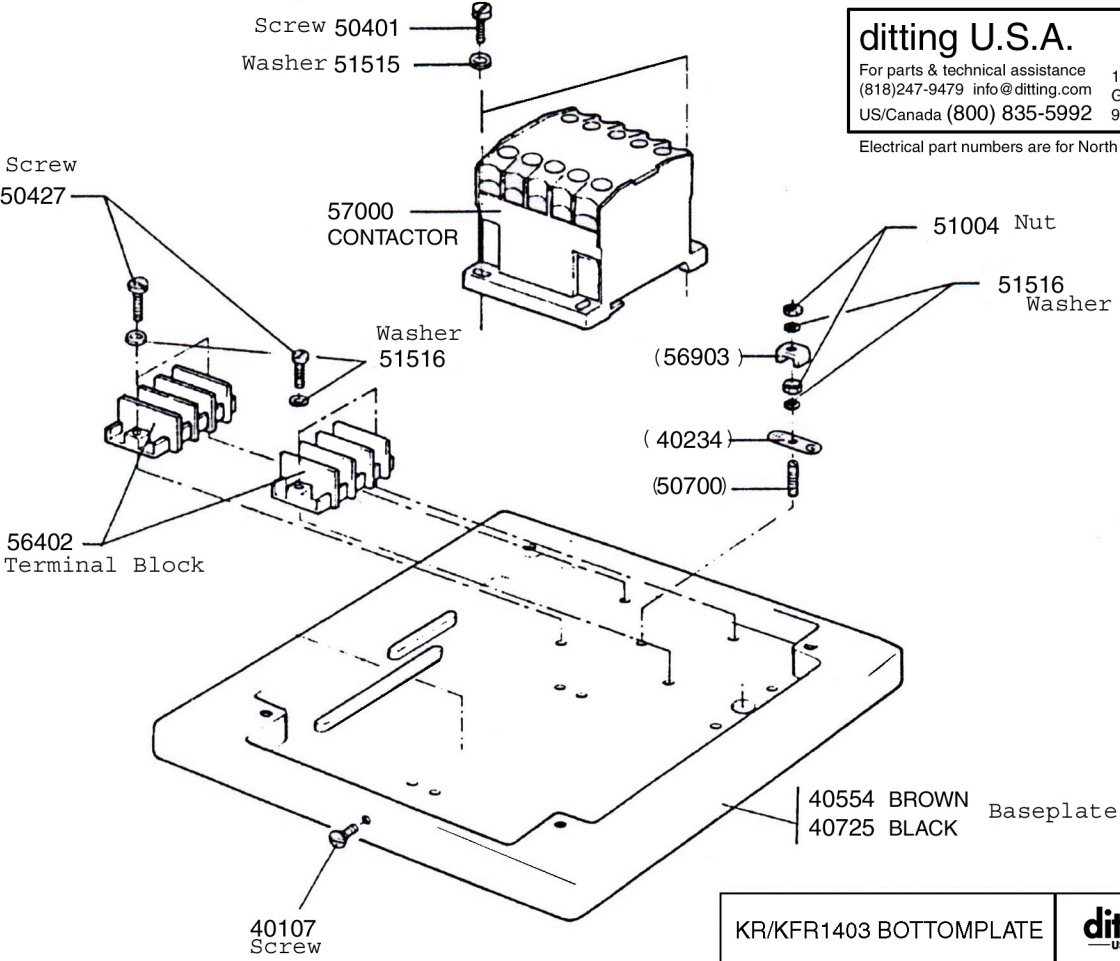

ditting U.S.A.
 For parts & technical assistance (818)247-9479 info@ditting.com
 1000 Air Way Glendale, CA 91201 USA
 US/Canada (800) 835-5992

Electrical part numbers are for North America ONLY

KR/KFR1403 BOTTOMPLATE	 Ditting USA 1000 Air Way Glendale, CA 91201 USA 818-247-9479
 Ditting Maschinen Ag Bramenstrasse 11 CH-8184 Bachenbülach Switzerland	30144 USA